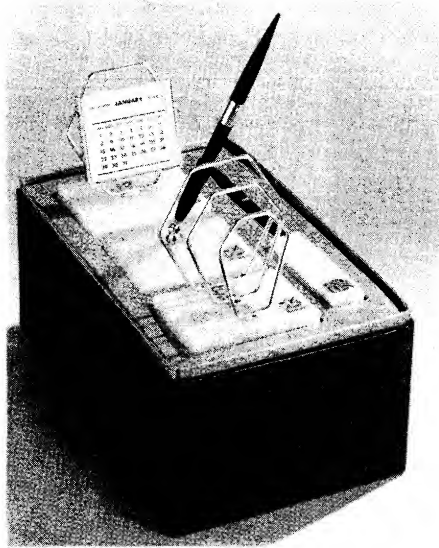

GENUINE ONYX MATCHED DESK SETS

A COMPLETE DESK ENSEMBLE

HANDSOME GIFT PACKAGE
MAKE THESE IDEAL FOR
GIFT PRESENTATIONS

AVAILABLE IN PEDRARA
WHITE & BELGIAN BLACK

407 PEN CALENDAR RACK OPENER